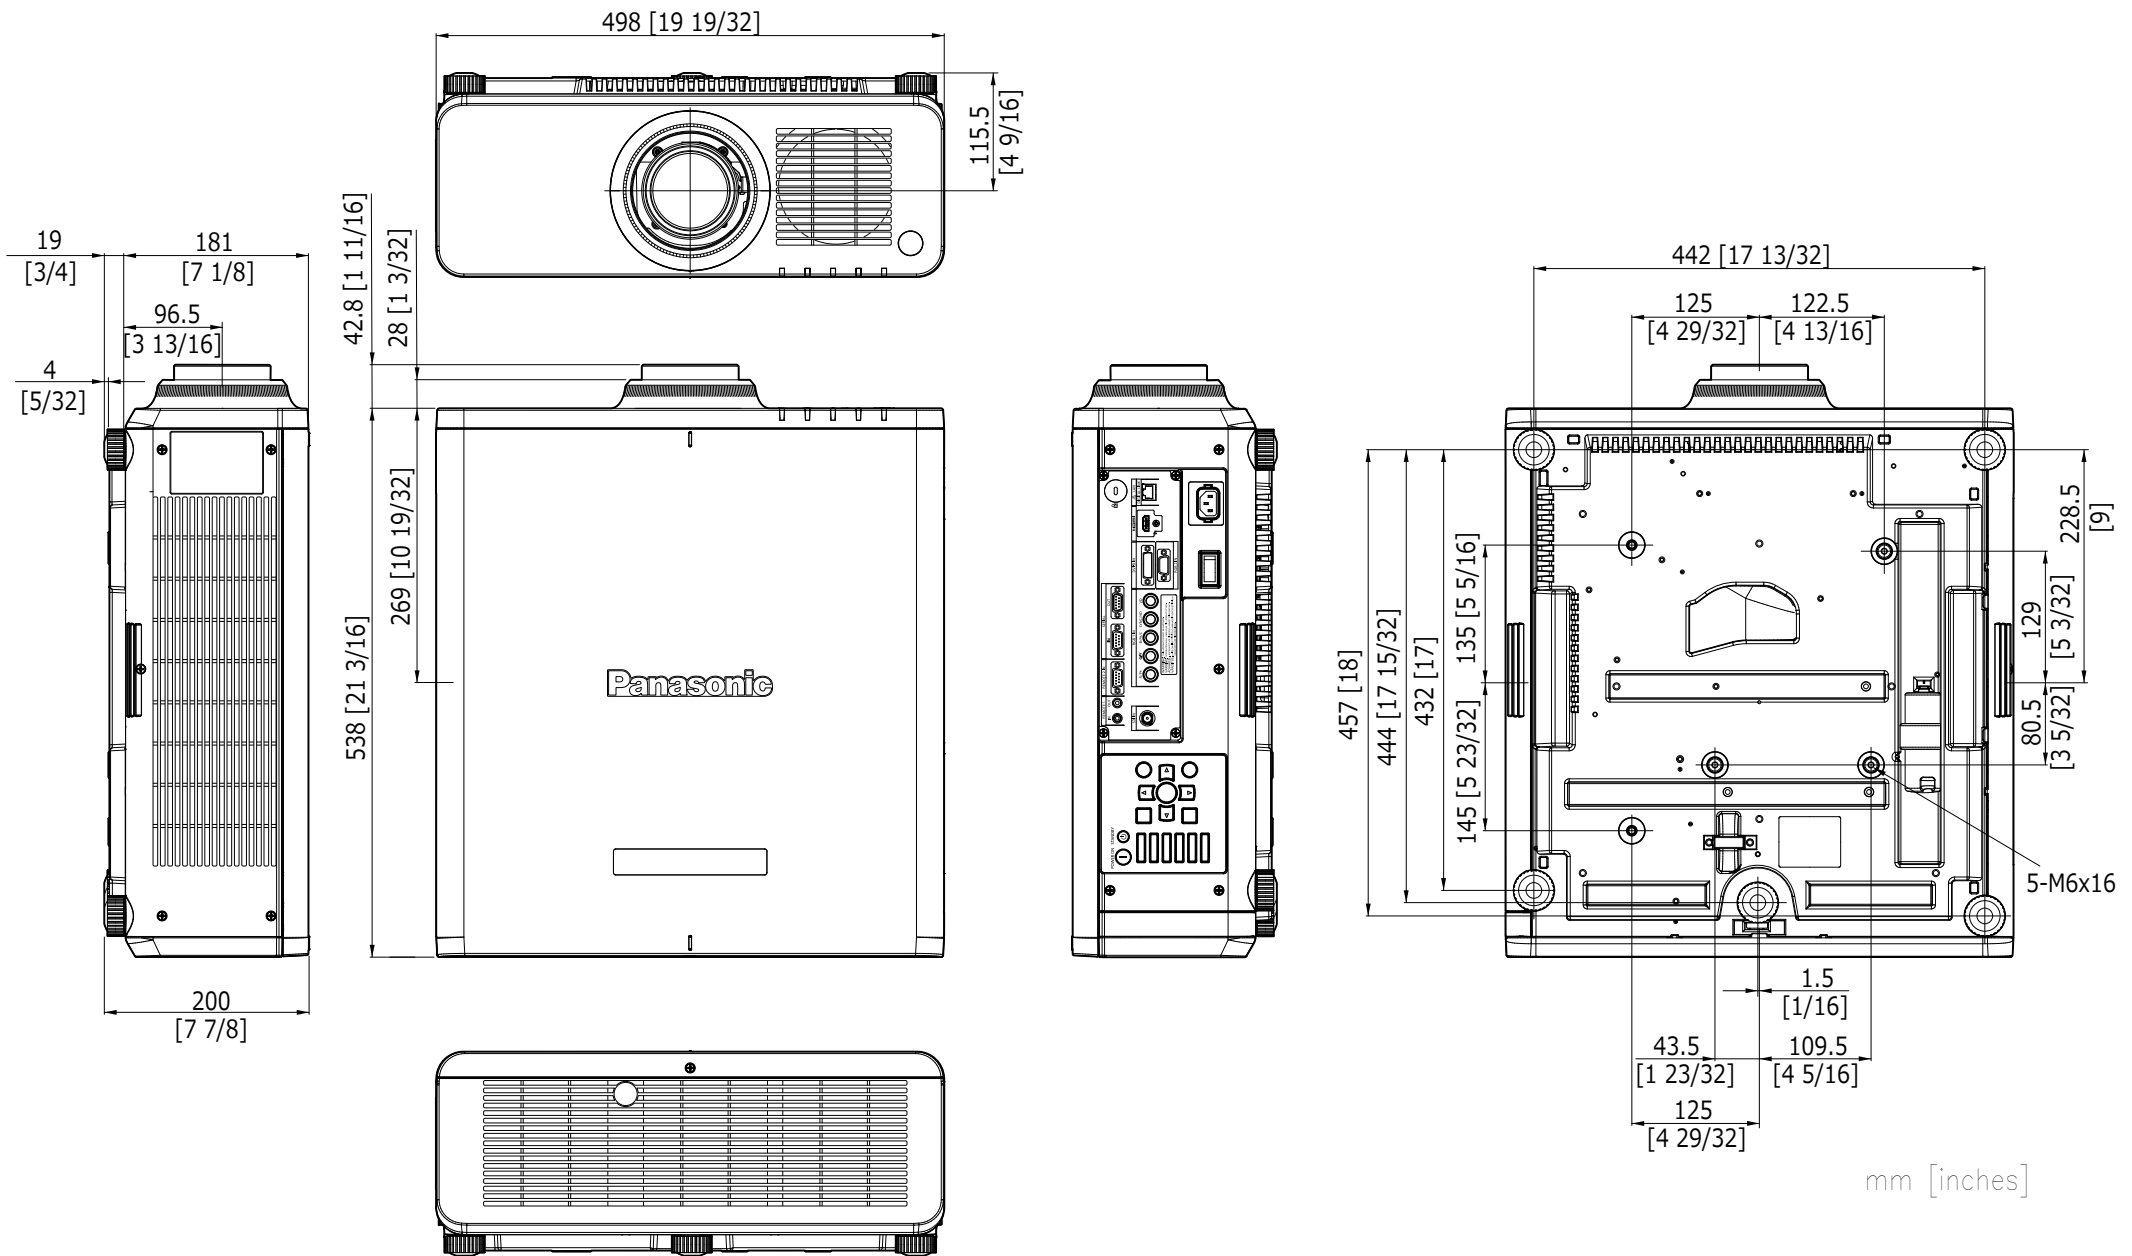

Panasonic Projector

PT-RZ670B/W/LB/LW

mm [inches]