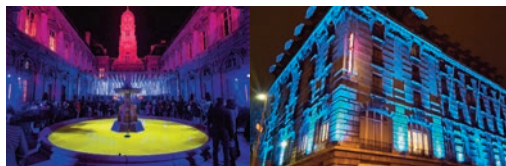

ToneKolor 4406HD

ToneKolor 4406HD is a wash projector equipped with 44 x 6W RGBW LEDs, particularly adapted for architectural lighting or any outdoor event, thanks to its IP65 rating, its flow of 1 200 lux at 5m and its 35° lenses, with a power consumption of only 260W. It is also very effective for stage and decorative lighting.

LED RGBW
Illuminance 1 200 lux at 5m
16-bit gradation dimmer
Refresh rate 7000 Hz
Fan cooling
Optional Barndoors